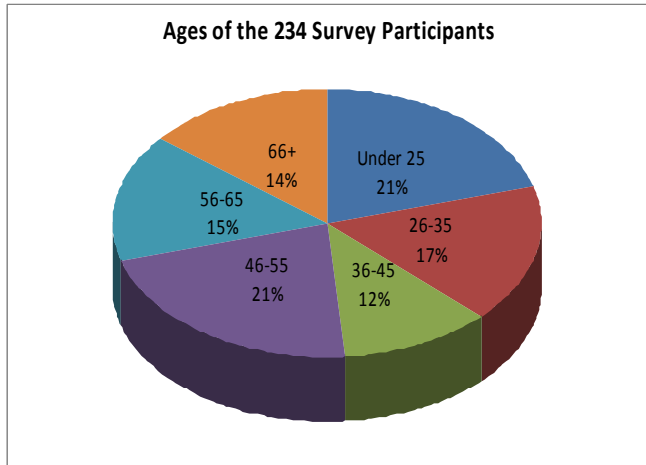

Beechwold Christian Church 2009 Worship Survey Results

The 2009 worship survey was distributed to the congregation on January 11, 2009. Church attendees were asked to complete the survey in the pews and return it upon leaving the service. 234 surveys were returned and responses represented the views of individuals of all ages. The goal of the survey was to assess the congregation's attitudes regarding the various elements of BCC's worship service. The results were consistently positive. Every element of worship received a "great" or "good" rating by more than 80 percent of the respondents.

Overall, 80% of the congregation reported likely to invited friends to BCC. The results suggest that excitement towards BCC tends to decrease with age and contentment tends to increase. Less than 8% of any age group reported feeling frustrated, disappointed, or embarrassed toward BCC worship.