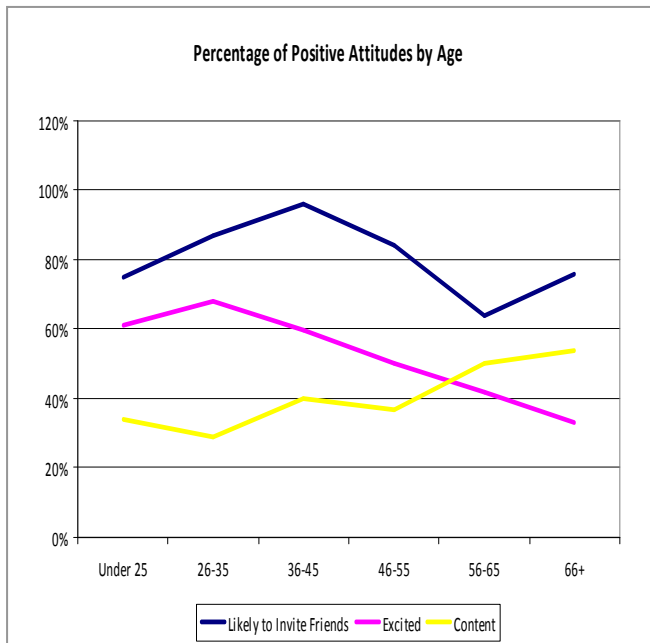

Beechwold Christian Church 2009 Worship Survey Results

The 2009 worship survey was distributed to the congregation on January 11, 2009. Church attendees were asked to complete the survey in the pews and return it upon leaving the service. 234 surveys were returned and responses represented the views of individuals of all ages. The goal of the survey was to assess the congregation's attitudes regarding the various elements of BCC's worship service. The results were consistently positive. Every element of worship received a "great" or "good" rating by more than 80 percent of the respondents.

Overall, 80% of the congregation reported likely to invited friends to BCC. The results suggest that excitement towards BCC tends to decrease with age and contentment tends to increase. Less than 8% of any age group reported feeling frustrated, disappointed, or embarrassed toward BCC worship.